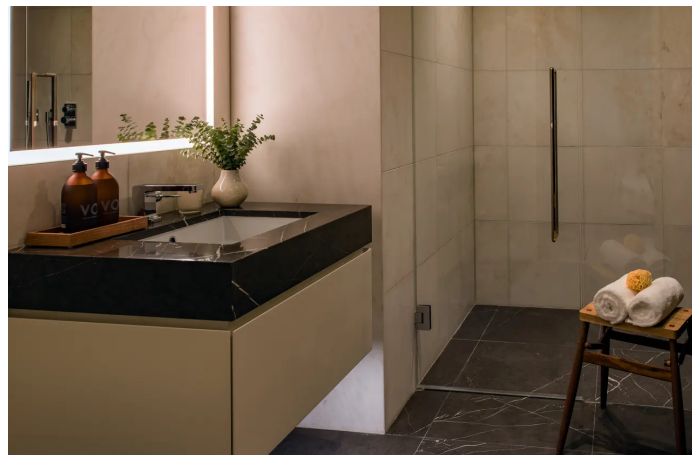

SPEIRS MAJOR

The core window reveals, lift lobby soffits, and brise soleil are all expressed, the latter detail also visually extending the lighting within the resident's swimming pool inside the building. Echoing this, the clerestory and brise soleil on Centre Point House are expressed with carefully integrated light.

Internally, the shared spaces feature meticulously integrated lighting details that highlight key vertical surfaces, aiding legibility and wayfinding while providing a soft, warm and welcoming residential environment.