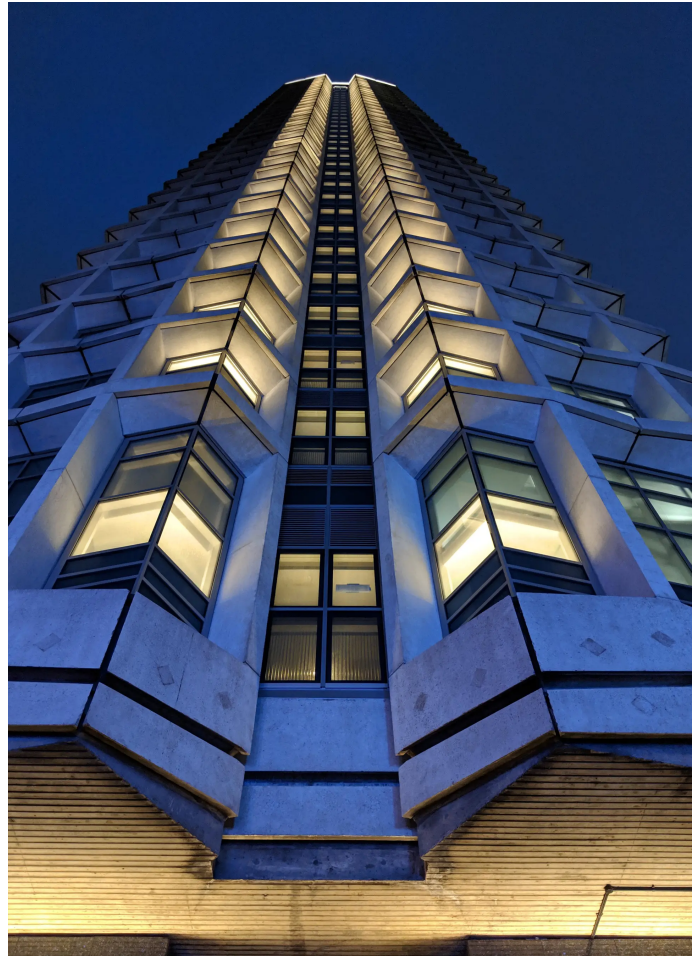

# SPEIRS MAJOR

The landmark Grade II Centre Point building has been London's "unmistakable North Star" since the 1960s. The lighting for this iconic site celebrates the unique geometries and patterns inherent in the brutalist architecture.

# SPEIRS MAJOR

By day, natural light creates shadows in the deep coffers of the Tower, creating a distinctive pattern. After dark, we inverted this effect by highlighting the signature graphic apertures of the two bookend cores and working with intermittent lighting from residential windows, shaping an animated 'lantern' effect that lifts and lightens the structure.

Capping the Tower, we uplit its zigzagged crown edge and renewed the famous signage. Challenged to create a design that would allow for views out while maintaining landmark presence and avoiding back-spill into the Penthouse apartment, we embarked on an extensive design, testing and mock-up process. The resulting bespoke detail recreates the letters using graphic outlines and edge-lit mesh to visually fill in the letters without impacting on their transparency.